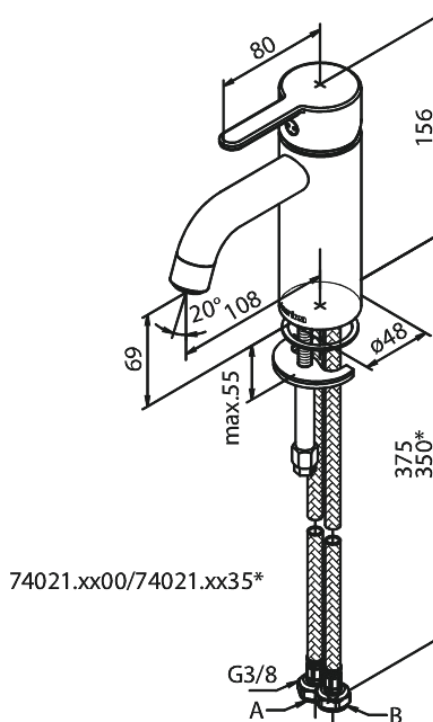

Product features

FM Mattsson Denmark ApS
Hvidkærvej 48, 5250 Odense SV, DK-56416218

+45 88 33 00 34 damixa-international@fmmattsongroup.com

Mere information på damixa.com

damixa