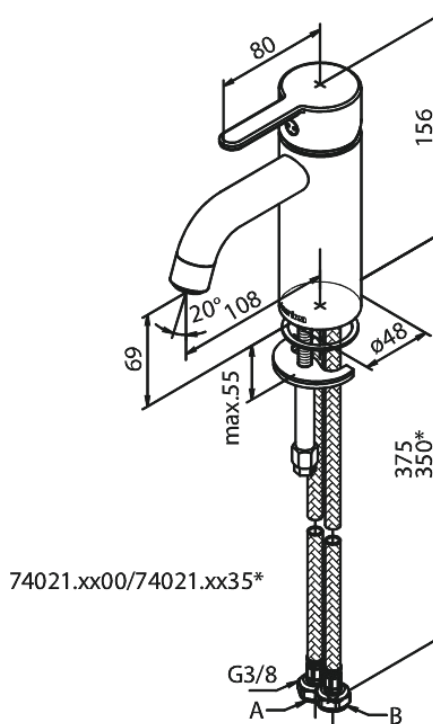

Product features

FM Mattsson Denmark ApS
Hvidkærvej 48, 5250 Odense SV, DK-56416218

+45 88 33 00 34 danmark@fmmattssongroup.com

Mere information på damixa.com

damixa