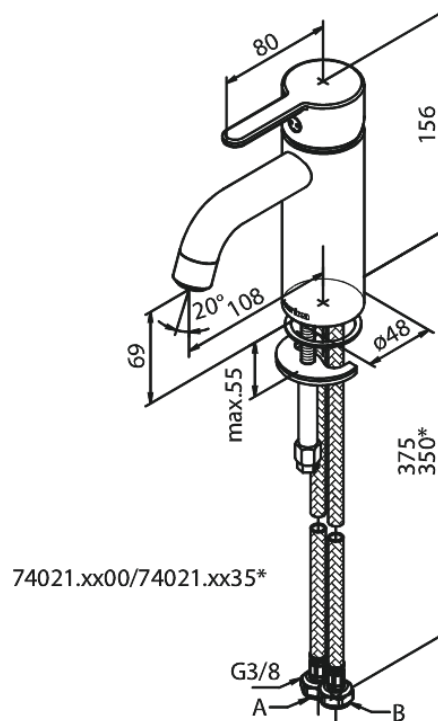

FM Mattsson Denmark ApS
Hvidkærvej 48, 5250 Odense SV, DK-56416218

+45 88 33 00 34 damixa-international@fmmattsongroup.com

Mere information på damixa.com

damixa