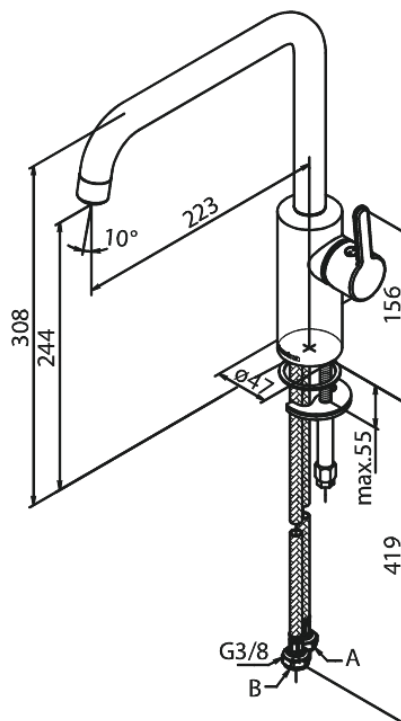

FM Mattsson Denmark ApS
Hvidkærvej 48, 5250 Odense SV, DK-56416218

+45 88 33 00 34 damixa-international@fmmattsongroup.com

Mere information på damixa.com

damixa