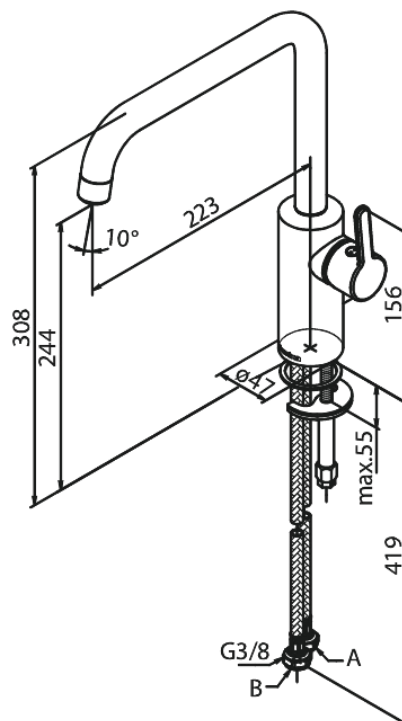

FM Mattsson Denmark ApS
Hvidkærvej 48, 5250 Odense SV, DK-56416218

+45 88 33 00 34 damixa-international@fmmattsongroup.com

Mere information på damixa.com

damixa