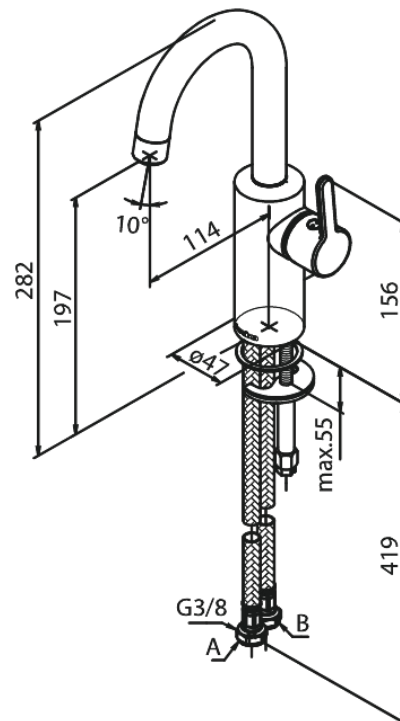

Product features

FM Mattsson Denmark ApS
Hvidkærvej 48, 5250 Odense SV, DK-56416218

+45 88 33 00 34 danmark@fmmattssongroup.com

Mere information på damixa.com

damixa