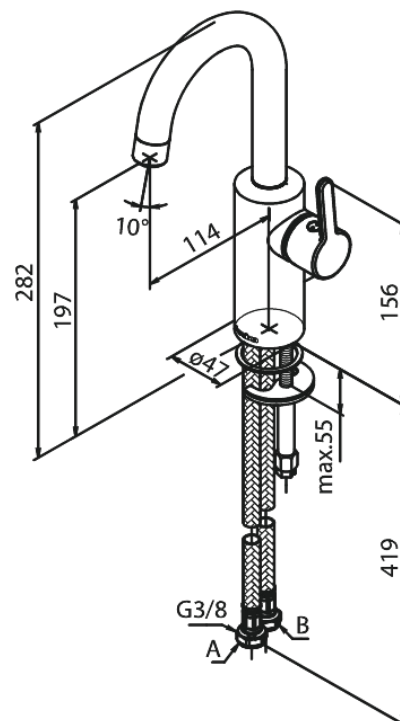

Product features

FM Mattsson Denmark ApS
Hvidkærvej 48, 5250 Odense SV, DK-56416218

+45 88 33 00 34 damixa-international@fmmattsongroup.com

Mere information på damixa.com

damixa