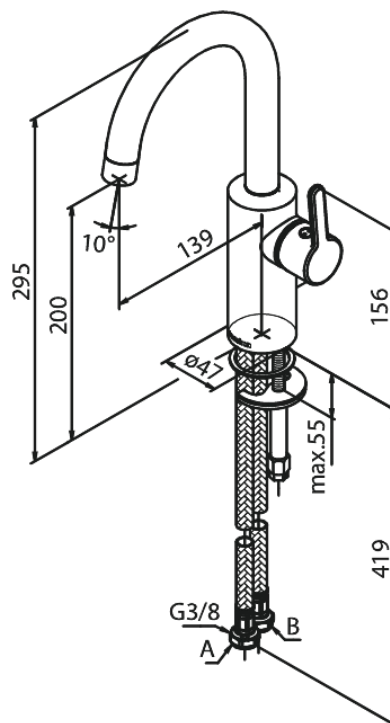

Product features

FM Mattsson Denmark ApS
Hvidkærvej 48, 5250 Odense SV, DK-56416218

+45 88 33 00 34 damixa-international@fmmattsongroup.com

Mere information på damixa.com

damixa