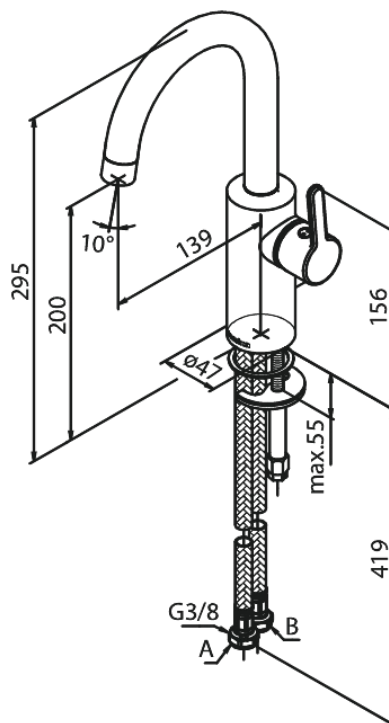

Product features

FM Mattsson Denmark ApS
Hvidkærvej 48, 5250 Odense SV, DK-56416218

+45 88 33 00 34 danmark@fmmattssongroup.com

Mere information på damixa.com

damixa