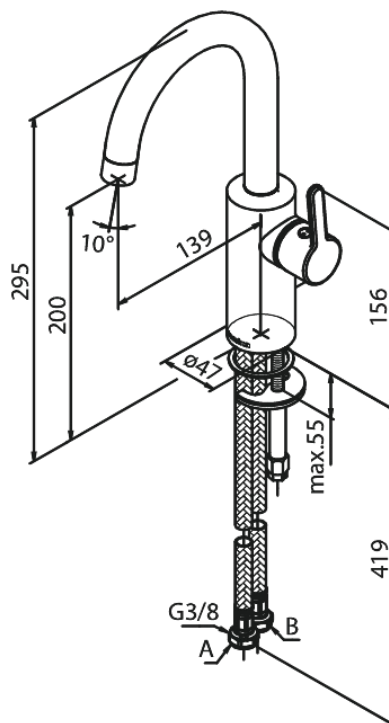

Product features

FM Mattsson Denmark ApS
Hvidkærvej 48, 5250 Odense SV, DK-56416218

+45 88 33 00 34 damixa-international@fmmattsongroup.com

Mere information på damixa.com

damixa