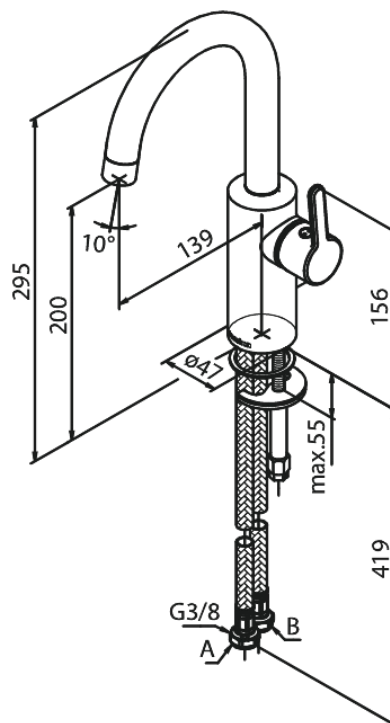

Product features

FM Mattsson Denmark ApS
Hvidkærvej 48, 5250 Odense SV, DK-56416218

+45 88 33 00 34 danmark@fmmattssongroup.com

Mere information på damixa.com

damixa