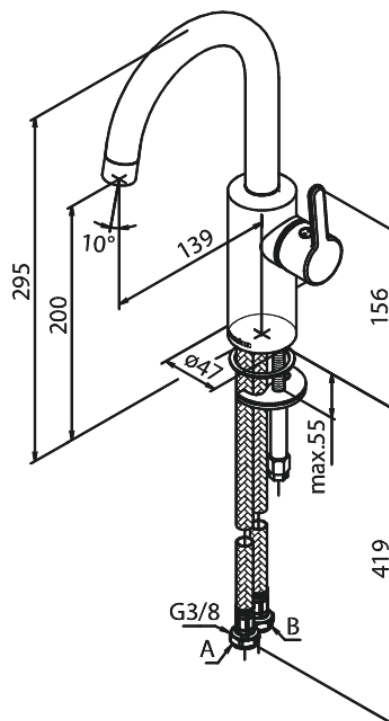

Product features

FM Mattsson Denmark ApS
Hvidkærvej 48, 5250 Odense SV, DK-56416218

+45 88 33 00 34 damixa-international@fmmattsongroup.com

Mere information på damixa.com

damixa