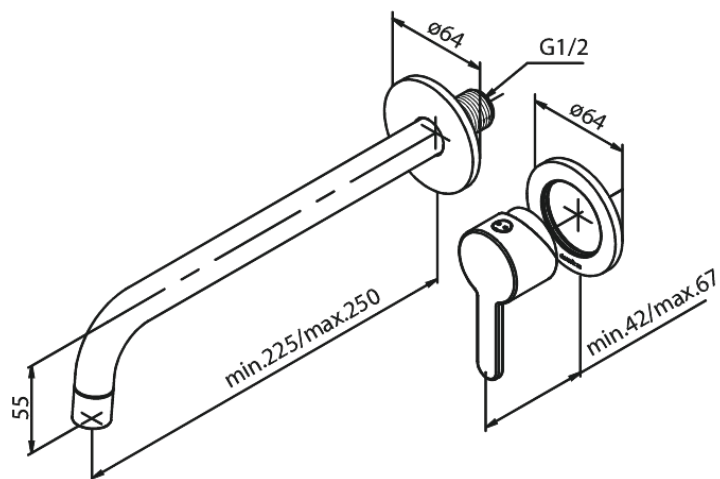

FM Mattsson Denmark ApS
Hvidkærvej 48, 5250 Odense SV, DK-56416218

+45 88 33 00 34 danmark@fmmattssongroup.com

Mere information på damixa.com

damixa