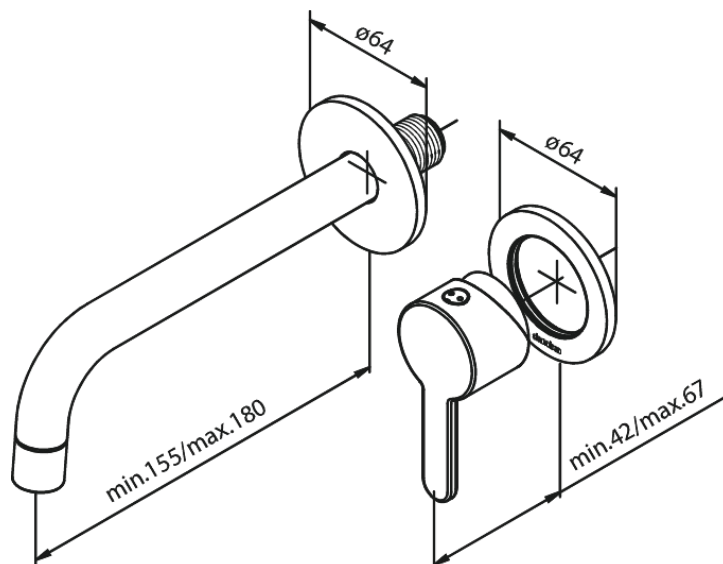

Product features

FM Mattsson Denmark ApS
Hvidkærvej 48, 5250 Odense SV, DK-56416218

+45 88 33 00 34 danmark@fmmattssongroup.com

Mere information på damixa.com

damixa