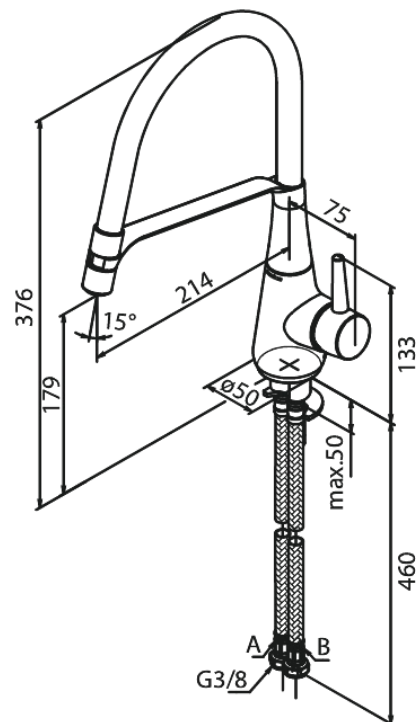

Product features

FM Mattsson Denmark ApS
Hvidkærvej 48, 5250 Odense SV, DK-56416218

+45 88 33 00 34 danmark@fmmattssongroup.com

Mere information på damixa.com

damixa