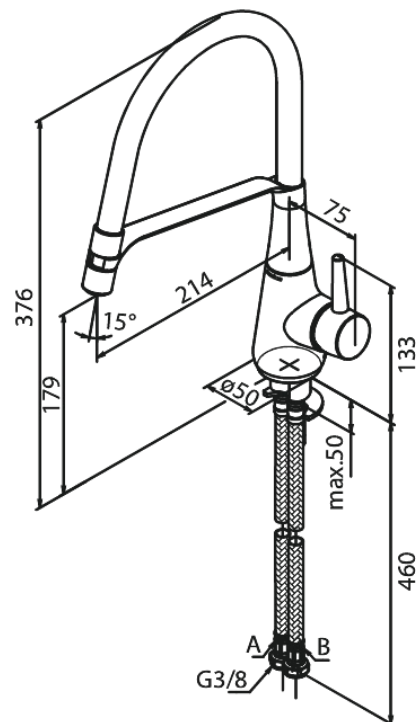

Product features

FM Mattsson Denmark ApS
Hvidkærvej 48, 5250 Odense SV, DK-56416218

+45 88 33 00 34 damixa-international@fmmattsongroup.com

Mere information på damixa.com

damixa