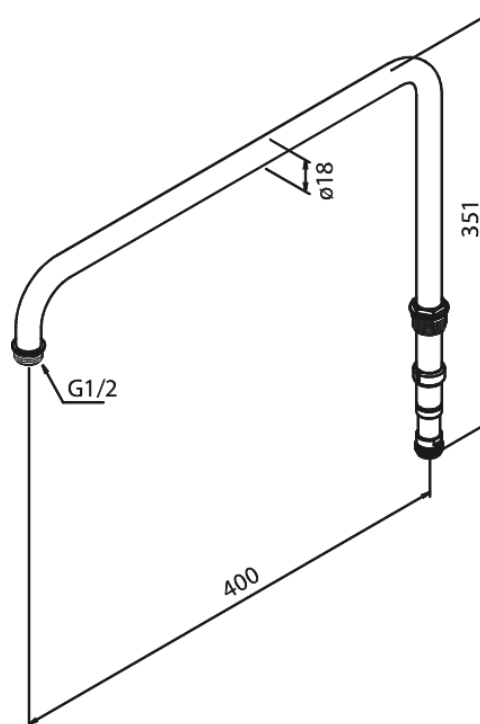

Spare Parts

Top rail for shower systems

Article no.: 9304400
Finish: Chrome
Series: Spare Parts

EAN no.: 5708516826866

FM Mattsson Denmark ApS
Hvidkærvej 48, 5250 Odense SV, DK-56416218

+45 88 33 00 34 damixa-international@fmmattsongroup.com