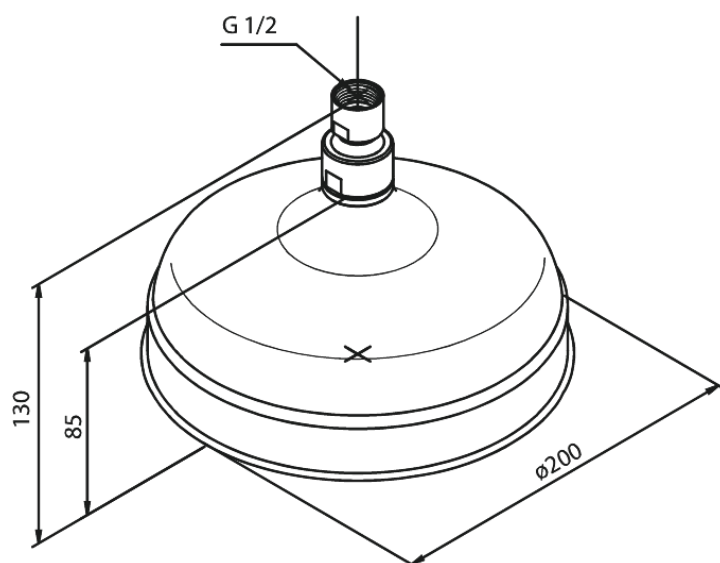

Product features

FM Mattsson Denmark ApS
Hvidkærvej 48, 5250 Odense SV, DK-56416218

+45 88 33 00 34 damixa-international@fmmattsongroup.com

Mere information på damixa.com

damixa