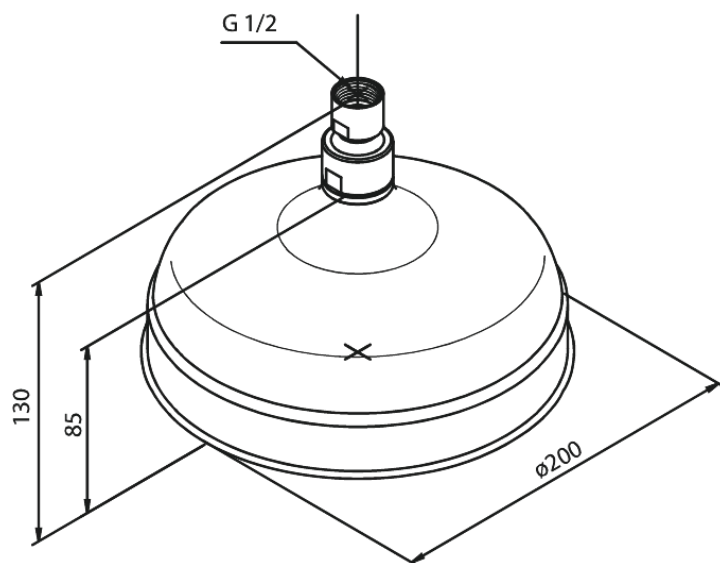

Tradition

Shower Head

Article no.: 372217700
Finish: Polished Brass PVD
Series: Tradition

EAN no.: 5708516824060

Standard features:

Water consumption max. 13 l
Ø200mm

Product features

FM Mattsson Denmark ApS
Hvidkærvej 48, 5250 Odense SV, DK-56416218