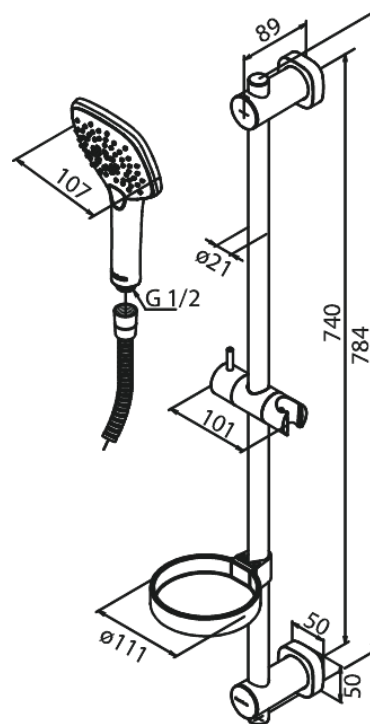

Slate

4 Flex Shower Set

Article no.: 766897400
Finish: Chrome/Black
Series: Slate

EAN no.: 5708516825579

Standard features:

Water consumption max.9 l/min
Incl. Soap dish & Glider
Adjustable wall brackets

Product features