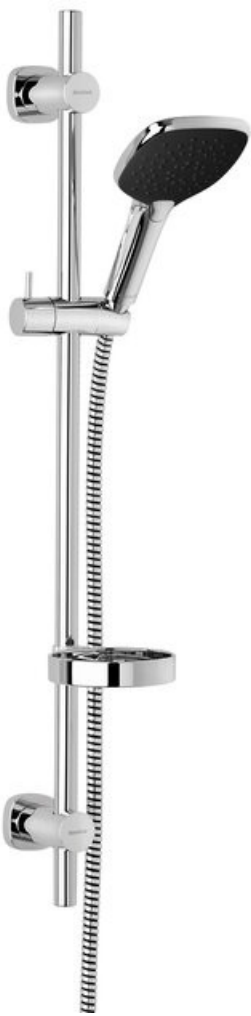

Slate

4 Flex Shower Set

Article no.: 766897400
Finish: Chrome/Black
Series: Slate

EAN no.: 5708516825579

Standard features:

Water consumption max.9 l/min
Incl. Soap dish & Glider
Adjustable wall brackets

Product features