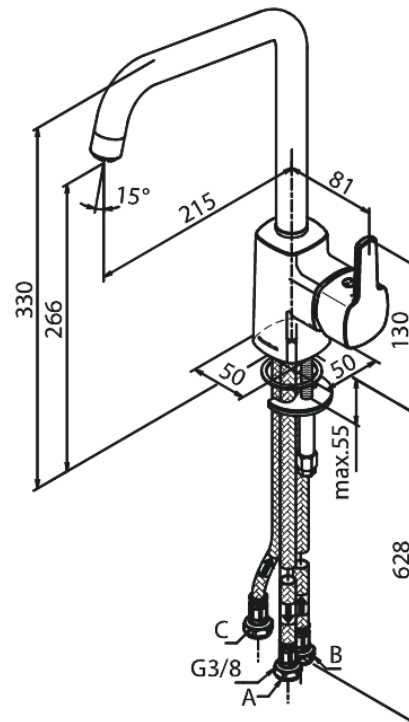

Pine

Kitchen Mixer

Article no.: 170630000
Finish: Chrome
Series: Pine

EAN no.: 5708516826910

Standard features:

120° swivel limitation
Ceramic cartridge
Low pressure

Product features

FM Mattsson Denmark ApS
Hvidkærvej 48, 5250 Odense SV, DK-56416218