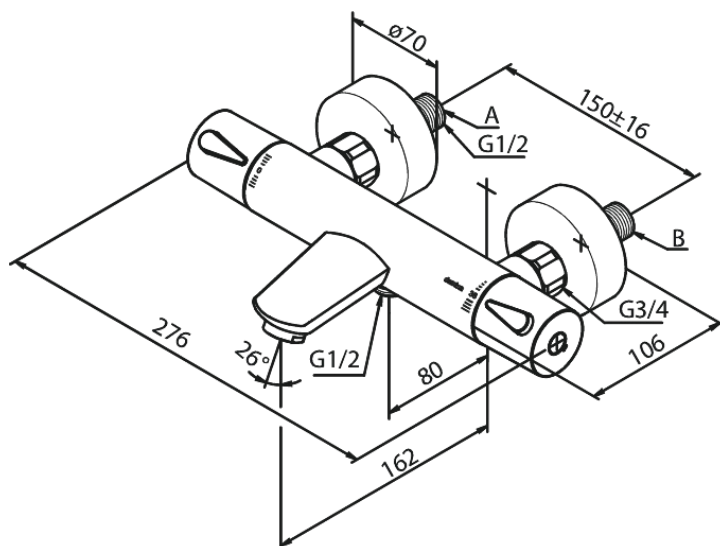

FM Mattsson Denmark ApS
Hvidkærvej 48, 5250 Odense SV, DK-56416218

+45 88 33 00 34 damixa-international@fmmattsongroup.com

Mere information på damixa.com

damixa