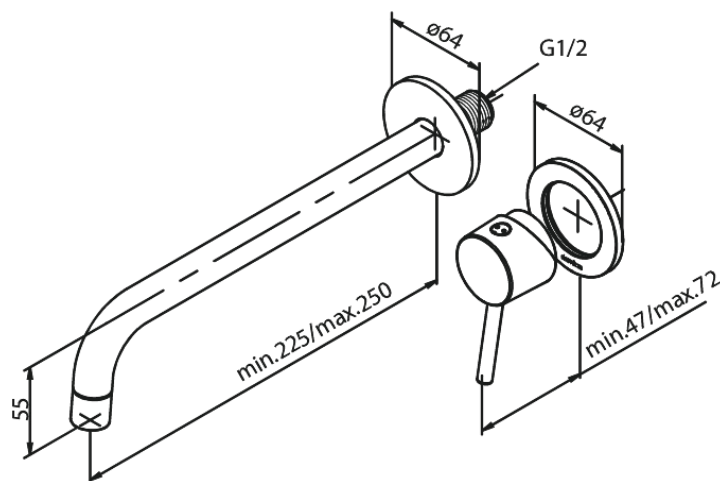

FM Mattsson Denmark ApS
Hvidkærvej 48, 5250 Odense SV, DK-56416218

+45 88 33 00 34 danmark@fmmattssongroup.com

Mere information på damixa.com

damixa