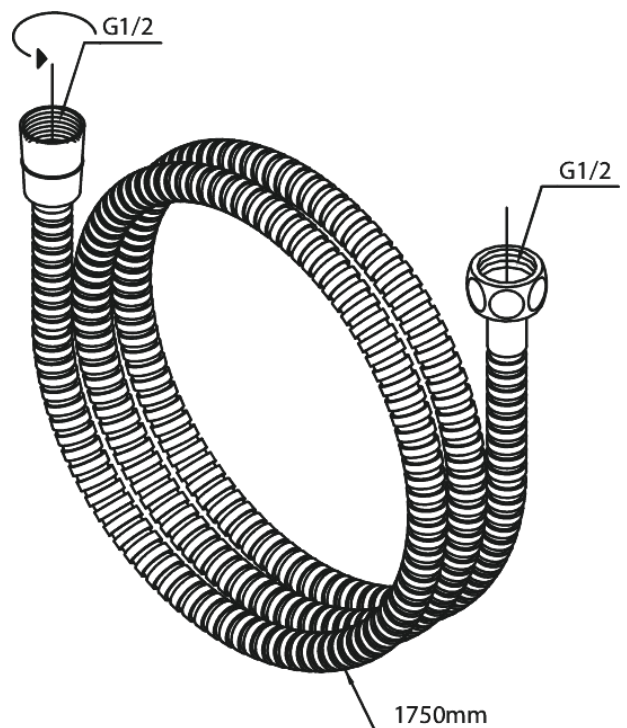

Shower Accessories

Shower Hose Metal 1750 mm

Article no.: 766537700
Finish: Polished Brass PVD
Series: Shower Accessories

EAN no.: 5708516824039

FM Mattsson Denmark ApS
Hvidkærvej 48, 5250 Odense SV, DK-56416218