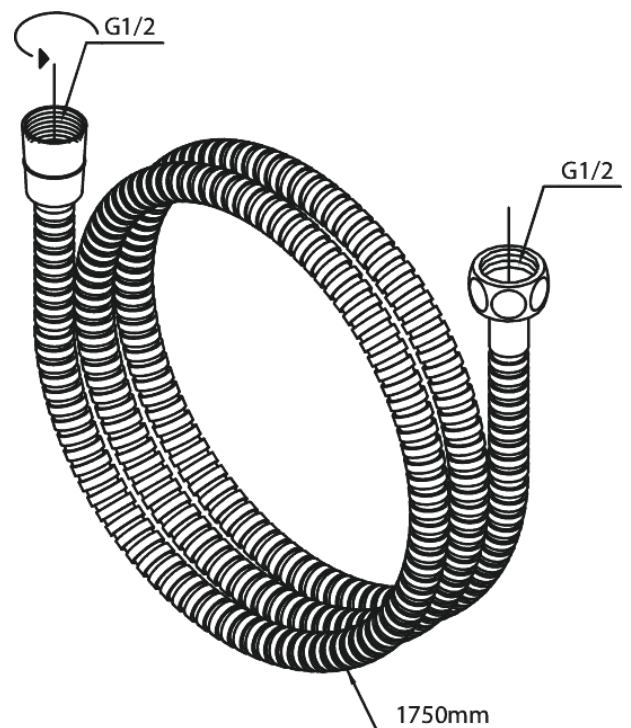

Shower Accessories

Shower Hose Metal 1750 mm

Article no.: 766534600
Finish: Steel PVD
Series: Shower Accessories

EAN no.: 5708516824879

FM Mattsson Denmark ApS
Hvidkærvej 48, 5250 Odense SV, DK-56416218

+45 88 33 00 34 damixa-international@fmmattsongroup.com