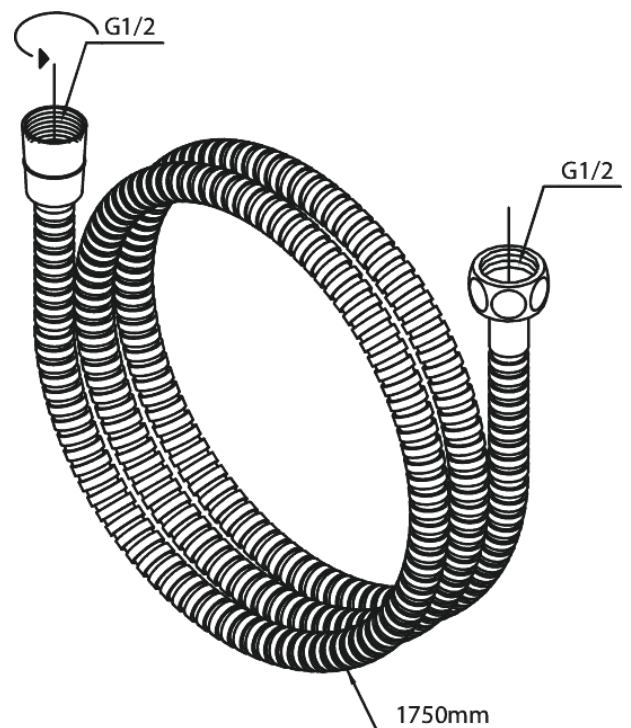

Shower Accessories

Shower Hose Metal 1750 mm

Article no.: 766534600
Finish: Steel PVD
Series: Shower Accessories

EAN no.: 5708516824879

FM Mattsson Denmark ApS
Hvidkærvej 48, 5250 Odense SV, DK-56416218

+45 88 33 00 34 danmark@fmmattssongroup.com