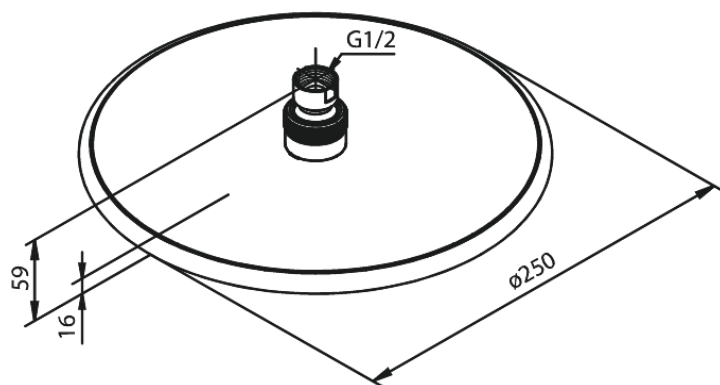

Silhouet

Bell

Article no.: 766637700
Finish: Polished Brass PVD
Series: Silhouet

EAN no.: 5708516824558

Standard features:

Water consumption max.9 l/min
Ø250mm

Product features

FM Mattsson Denmark ApS
Hvidkærvej 48, 5250 Odense SV, DK-56416218