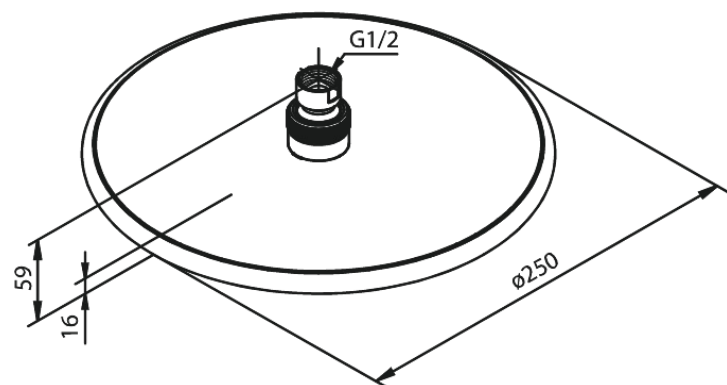

Silhouet Bell

Article no.: 766637700
Finish: Polished Brass PVD
Series: Silhouet

EAN no.: 5708516824558

Standard features:

Water consumption max.9 l/min
Ø250mm

Product features

FM Mattsson Denmark ApS
Hvidkærvej 48, 5250 Odense SV, DK-56416218