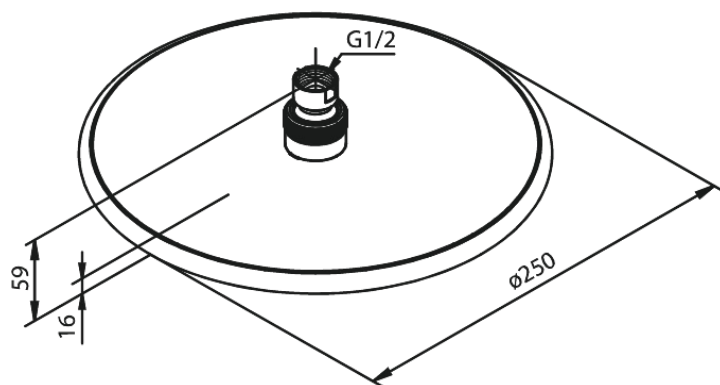

Silhouet

Bell

Article no.: 766636100
Finish: Matt black
Series: Silhouet

EAN no.: 5708516824961

Standard features:

Water consumption max.9 l/min
Ø250mm

Product features

FM Mattsson Denmark ApS
Hvidkærvej 48, 5250 Odense SV, DK-56416218