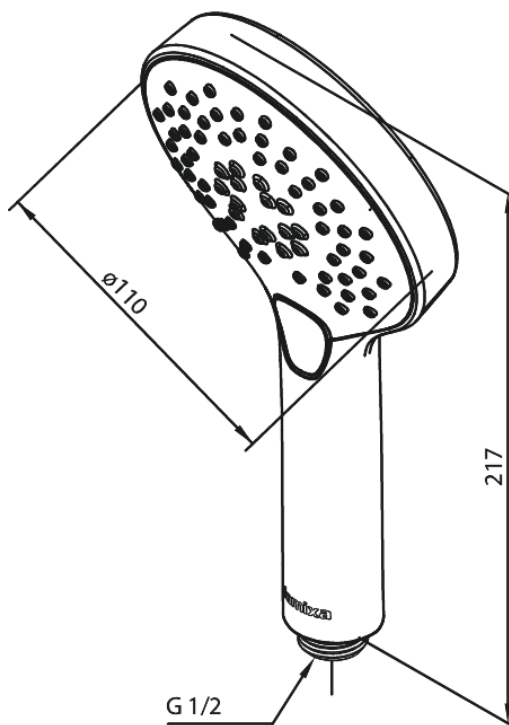

Silhouet

Hand Shower

Article no.: 766864600
Finish: Steel PVD
Series: Silhouet

EAN no.: 5708516824886

Standard features:

Water consumption max.9 l/min
3 spray modes

Product features

FM Mattsson Denmark ApS
Hvidkærvej 48, 5250 Odense SV, DK-56416218