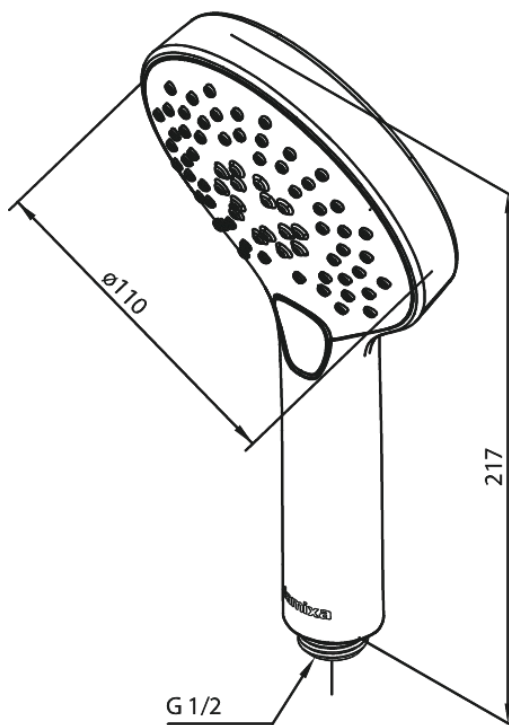

Silhouet

Hand Shower

Article no.: 766867700
Finish: Polished Brass PVD
Series: Silhouet

EAN no.: 5708516824541

Standard features:

Water consumption max.9 l/min
3 spray modes

Product features

FM Mattsson Denmark ApS
Hvidkærvej 48, 5250 Odense SV, DK-56416218