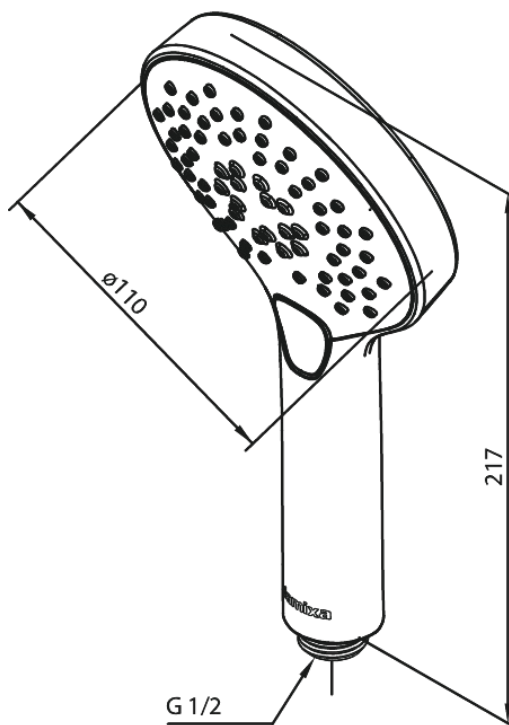

Silhouet

Hand Shower

Article no.: 766866100
Finish: Matt black
Series: Silhouet

EAN no.: 5708516825012

Standard features:

Water consumption max.9 l/min
3 spray modes

Product features

FM Mattsson Denmark ApS
Hvidkærvej 48, 5250 Odense SV, DK-56416218