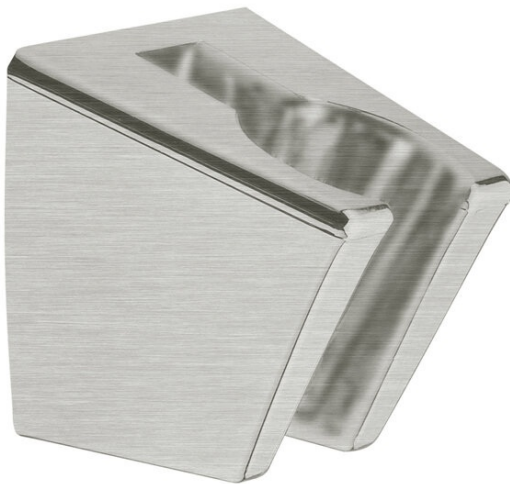

Shower Accessories

Fixed Wall Bracket for hand shower

Article no.: 766104600
Finish: Steel PVD
Series: Shower Accessories

EAN no.: 5708516825692

FM Mattsson Denmark ApS
Hvidkærvej 48, 5250 Odense SV, DK-56416218