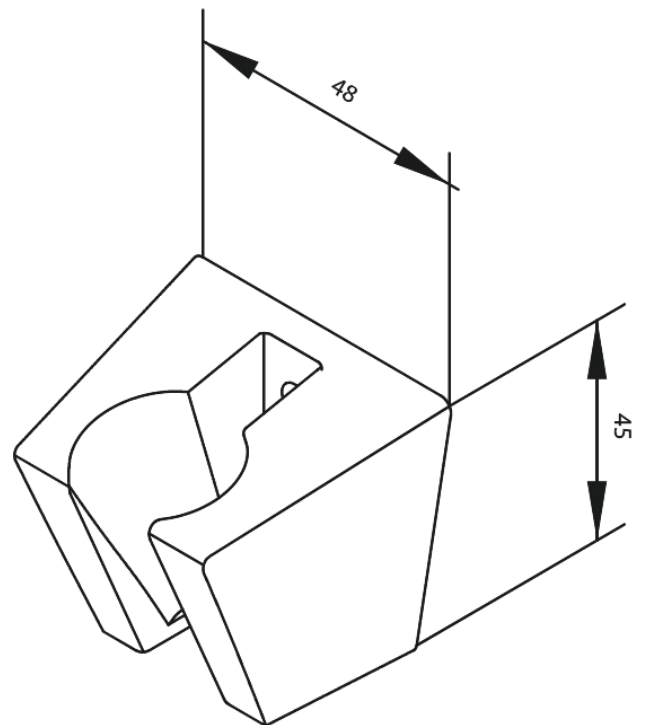

Shower Accessories

Fixed Wall Bracket for hand shower

Article no.: 766104600
Finish: Steel PVD
Series: Shower Accessories

EAN no.: 5708516825692

FM Mattsson Denmark ApS
Hvidkærvej 48, 5250 Odense SV, DK-56416218