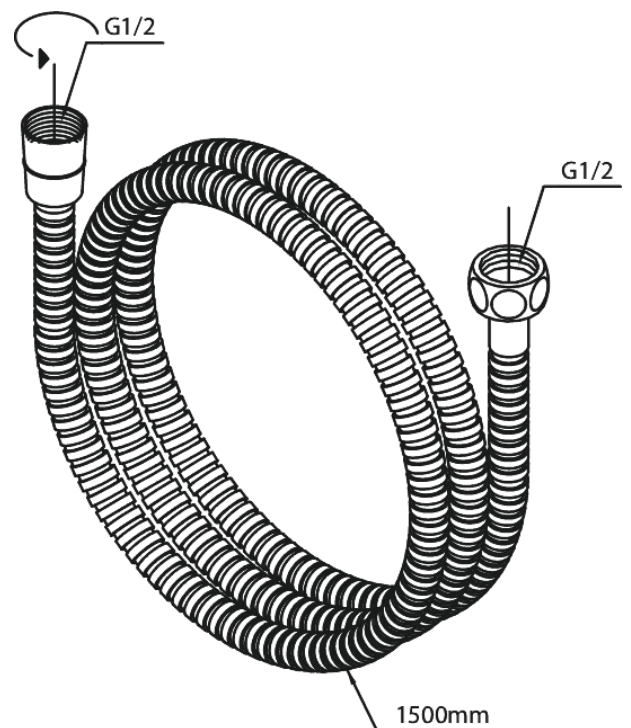

Shower Accessories

Shower Hose Metal 1500 mm

Article no.: 766524600
Finish: Steel PVD
Series: Shower Accessories

EAN no.: 5708516825739

FM Mattsson Denmark ApS
Hvidkærvej 48, 5250 Odense SV, DK-56416218

+45 88 33 00 34 damixa-international@fmmattsongroup.com