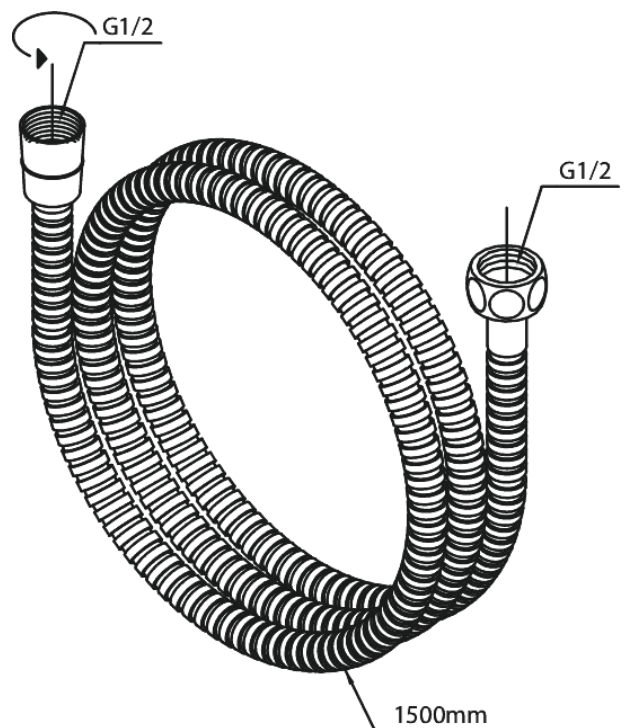

Shower Accessories

Shower Hose Metal 1500 mm

Article no.: 766526100
Finish: Matt black
Series: Shower Accessories

EAN no.: 5708516825722

FM Mattsson Denmark ApS
Hvidkærvej 48, 5250 Odense SV, DK-56416218

+45 88 33 00 34 damixa-international@fmmattsongroup.com