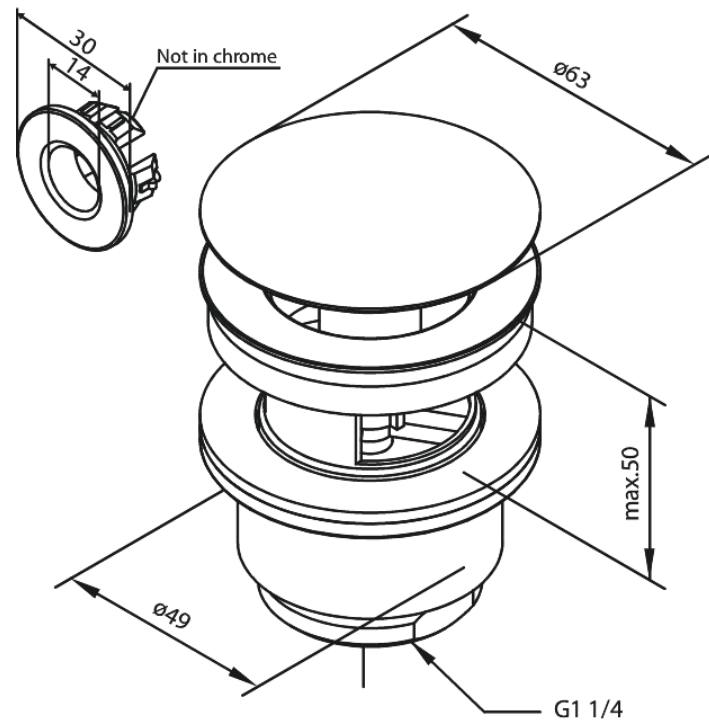

Bathroom Accessories

Pop Up Waste with click-function

Article no.: 238504600
Finish: Steel PVD
Series: Bathroom Accessories

EAN no.: 5708516712039

Standard features:

Ø63
Max. 50mm

FM Mattsson Denmark ApS
Hvidkærvej 48, 5250 Odense SV, DK-56416218