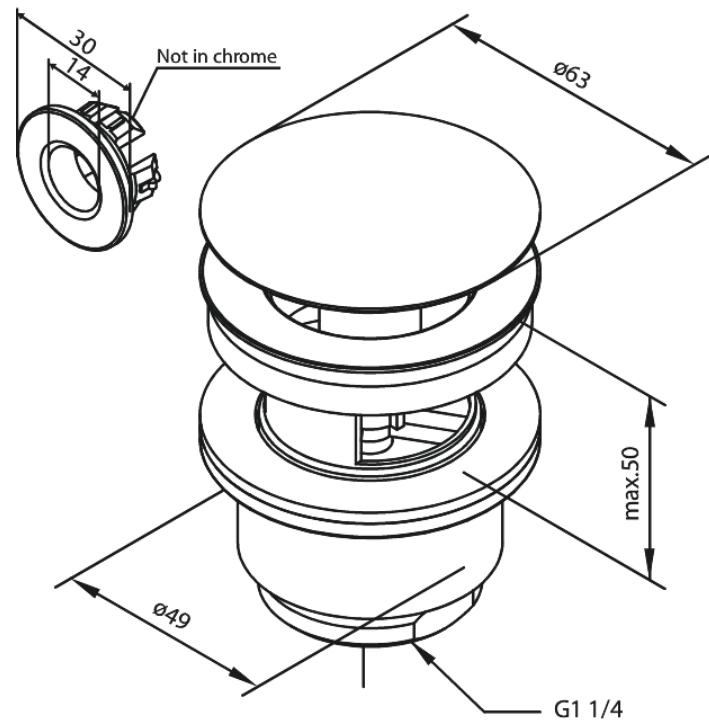

# Pop Up Waste with click-function

**Article no.:** 238504600  
**Finish:** Steel PVD  
**Series:** Bathroom Accessories

**EAN no.:** 5708516712039

## Standard features:

Ø63  
Max. 50mm

FM Mattsson Denmark ApS  
Hvidkærvej 48, 5250 Odense SV, DK-56416218

+45 88 33 00 34 [damixa-international@fmmattsongroup.com](mailto:damixa-international@fmmattsongroup.com)