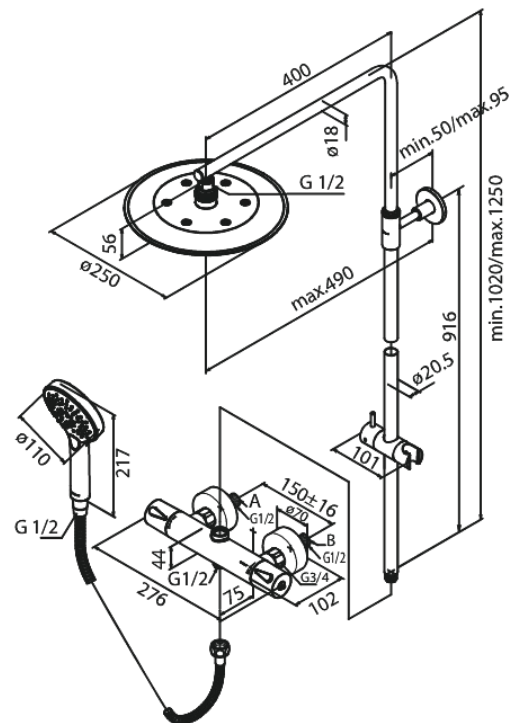

Product features

FM Mattsson Denmark ApS
Hvidkærvej 48, 5250 Odense SV, DK-56416218

+45 88 33 00 34 damixa-international@fmmattsongroup.com

Mere information på damixa.com

damixa