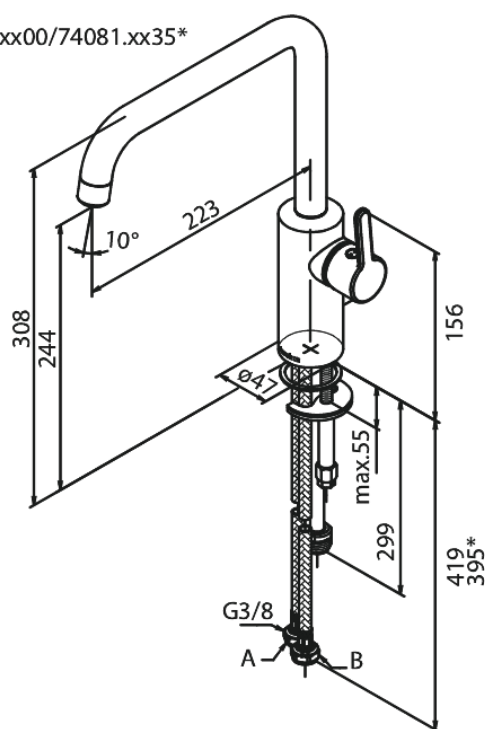

Product features

74081.xx00/74081.xx35*

FM Mattsson Denmark ApS
Hvidkærvej 48, 5250 Odense SV, DK-56416218

+45 88 33 00 34 damixa-international@fmmattsongroup.com

Mere information på damixa.com

damixa