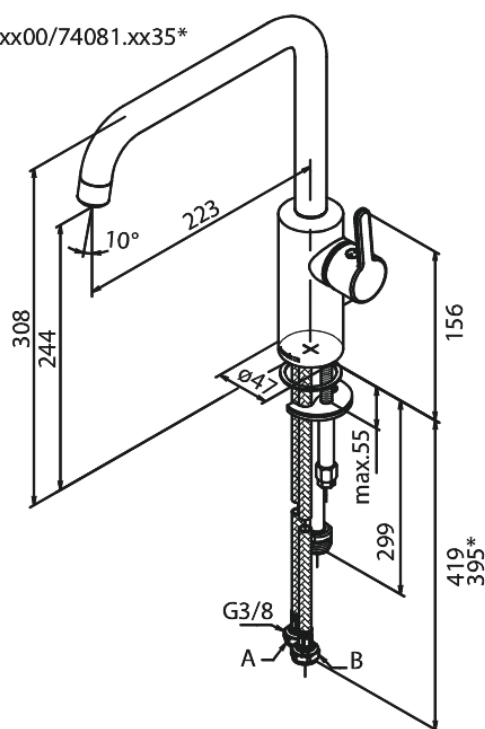

Product features

74081.xx00/74081.xx35*