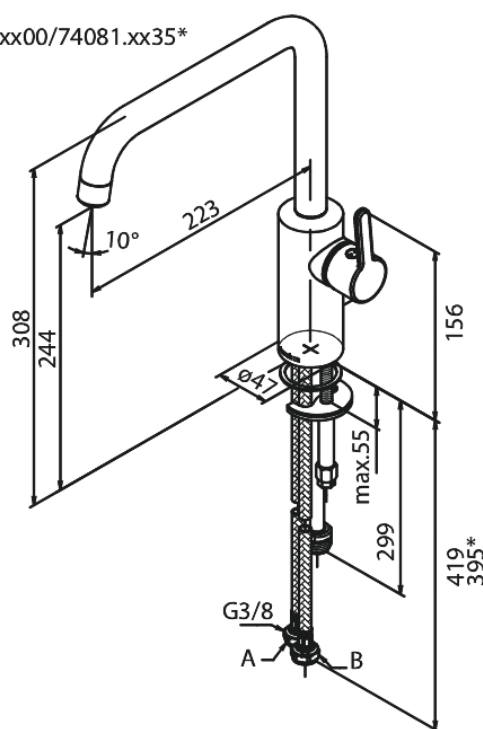

Product features

74081.xx00/74081.xx35*