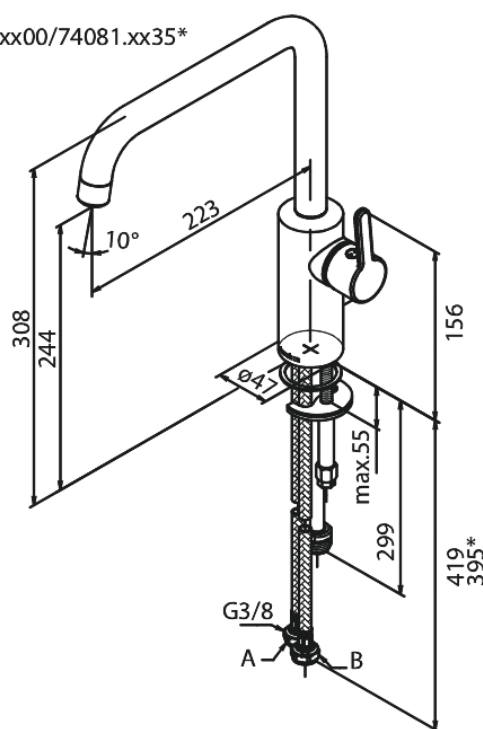

Product features

74081.xx00/74081.xx35*

FM Mattsson Denmark ApS
Hvidkærvej 48, 5250 Odense SV, DK-56416218

+45 88 33 00 34 danmark@fmmattssongroup.com

Mere information på damixa.com

damixa