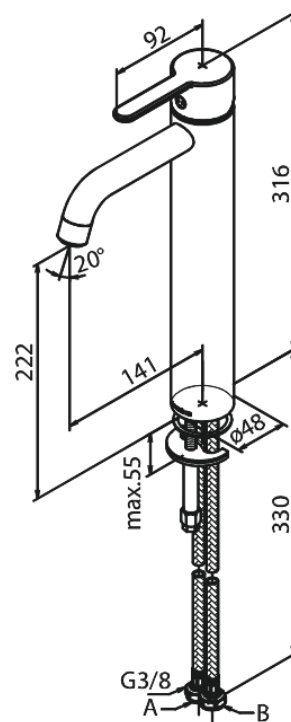

Product features

FM Mattsson Denmark ApS
Hvidkærvej 48, 5250 Odense SV, DK-56416218

+45 88 33 00 34 danmark@fmmattssongroup.com

Mere information på damixa.com

damixa