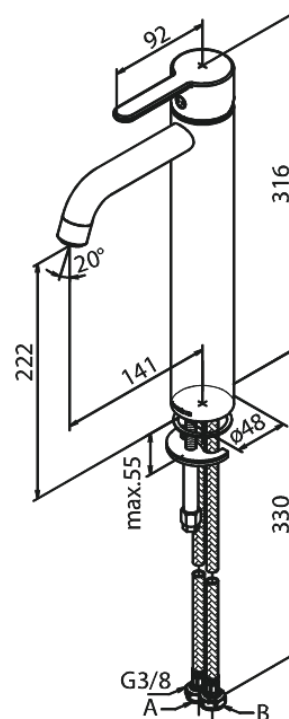

Product features

FM Mattsson Denmark ApS
Hvidkærvej 48, 5250 Odense SV, DK-56416218

+45 88 33 00 34 damixa-international@fmmattsongroup.com

Mere information på damixa.com

damixa