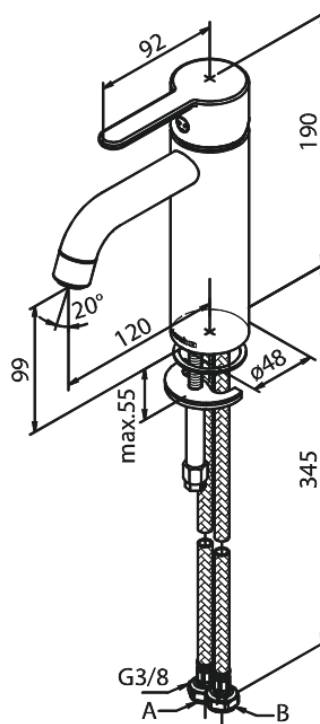

FM Mattsson Denmark ApS
Hvidkærvej 48, 5250 Odense SV, DK-56416218

+45 88 33 00 34 damixa-international@fmmattsongroup.com

Mere information på damixa.com

damixa