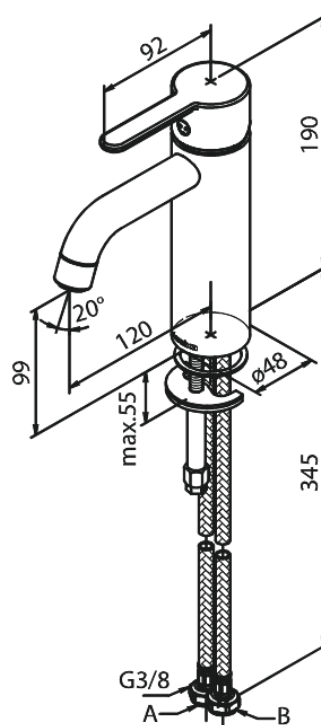

FM Mattsson Denmark ApS
Hvidkærvej 48, 5250 Odense SV, DK-56416218

+45 88 33 00 34 danmark@fmmattssongroup.com

Mere information på damixa.com

damixa