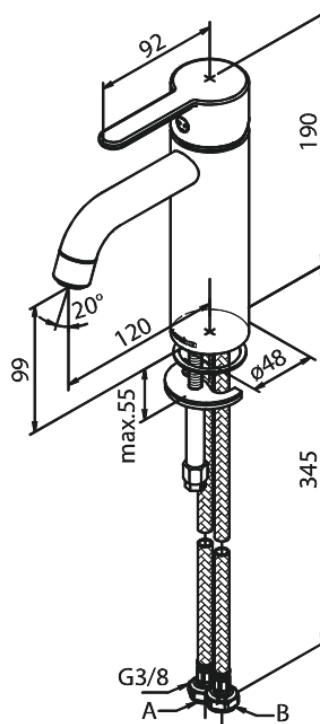

FM Mattsson Denmark ApS
Hvidkærvej 48, 5250 Odense SV, DK-56416218

+45 88 33 00 34 danmark@fmmattssongroup.com

Mere information på damixa.com

damixa