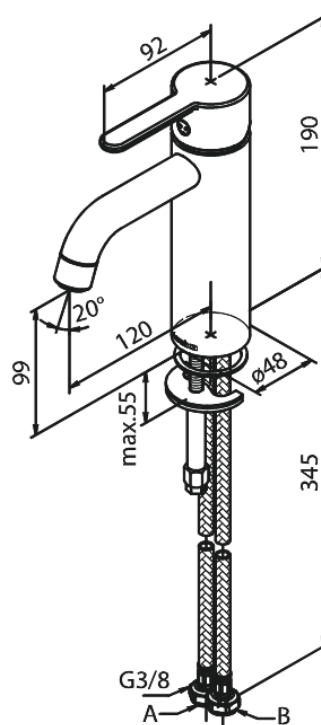

FM Mattsson Denmark ApS
Hvidkærvej 48, 5250 Odense SV, DK-56416218

+45 88 33 00 34 damixa-international@fmmattsongroup.com

Mere information på damixa.com

damixa