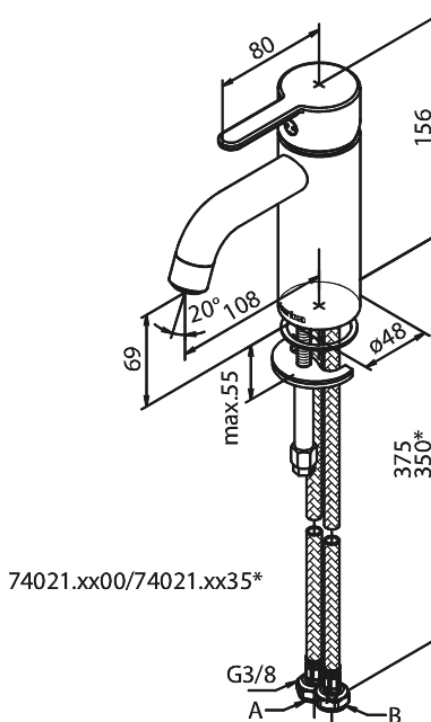

Product features

FM Mattsson Denmark ApS
Hvidkærvej 48, 5250 Odense SV, DK-56416218

+45 88 33 00 34 damixa-international@fmmattsongroup.com

Mere information på damixa.com

damixa