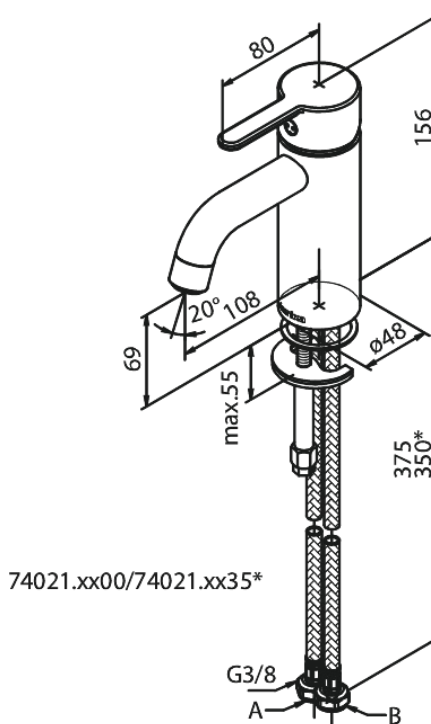

Product features

FM Mattsson Denmark ApS
Hvidkærvej 48, 5250 Odense SV, DK-56416218

+45 88 33 00 34 danmark@fmmattssongroup.com

Mere information på damixa.com

damixa