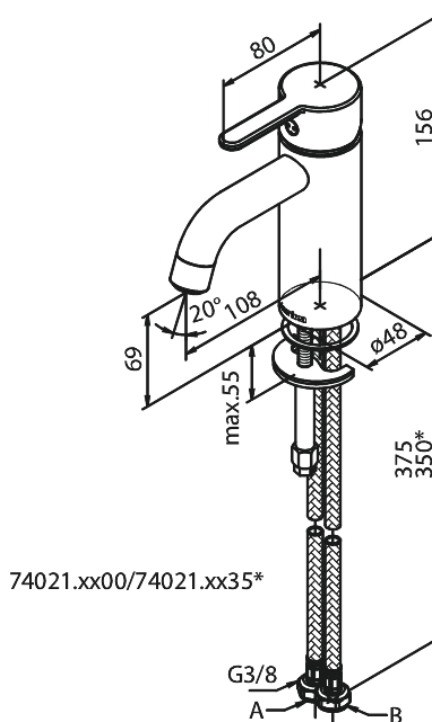

Product features

FM Mattsson Denmark ApS
Hvidkærvej 48, 5250 Odense SV, DK-56416218

+45 88 33 00 34 damixa-international@fmmattsongroup.com

Mere information på damixa.com

damixa