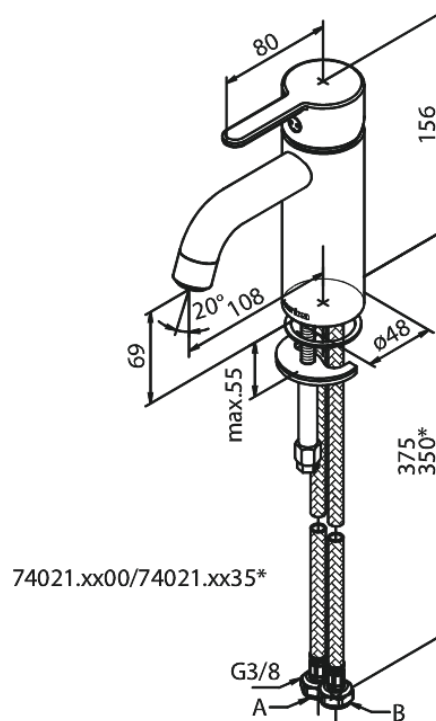

Product features

FM Mattsson Denmark ApS
Hvidkærvej 48, 5250 Odense SV, DK-56416218

+45 88 33 00 34 danmark@fmmattssongroup.com

Mere information på damixa.com

damixa