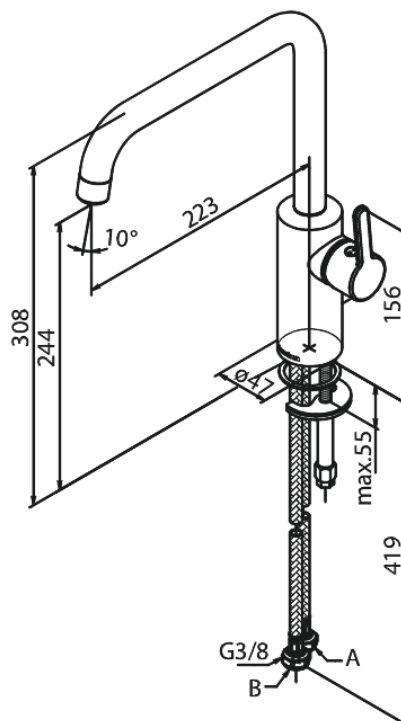

Product features

FM Mattsson Denmark ApS
Hvidkærvej 48, 5250 Odense SV, DK-56416218

+45 88 33 00 34 damixa-international@fmmattsongroup.com

Mere information på damixa.com

damixa