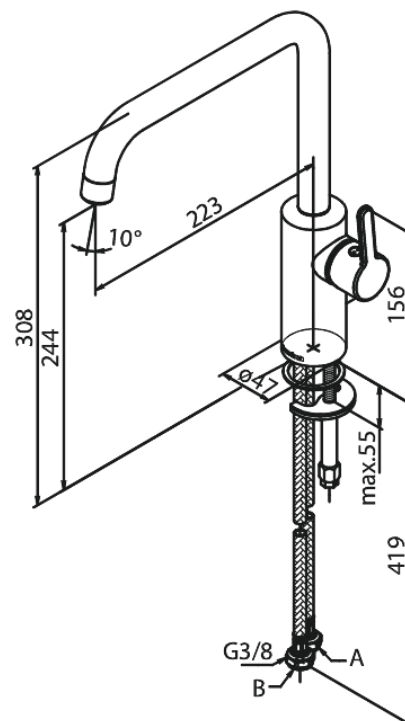

Silhouet

Kitchen Mixer

Article no.: 740864600
Finish: Steel PVD
Series: Silhouet

EAN no.: 5708516824763

Standard features:

120° swivel limitation
Ceramic cartridge
Cold-start
Rub-Clean
8/l min aerator

Product features