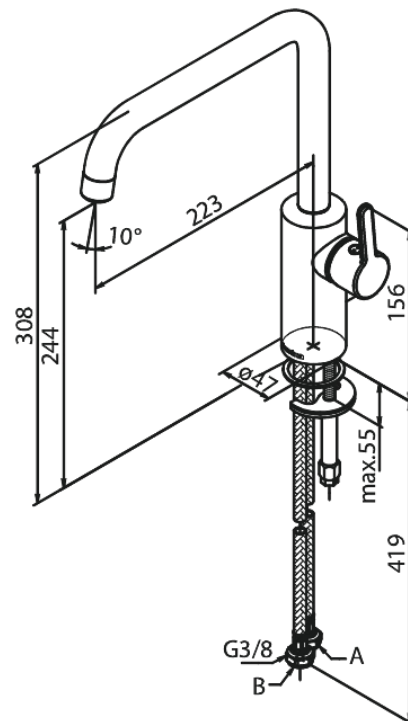

FM Mattsson Denmark ApS
Hvidkærvej 48, 5250 Odense SV, DK-56416218

+45 88 33 00 34 danmark@fmmattssongroup.com

Mere information på damixa.com

damixa