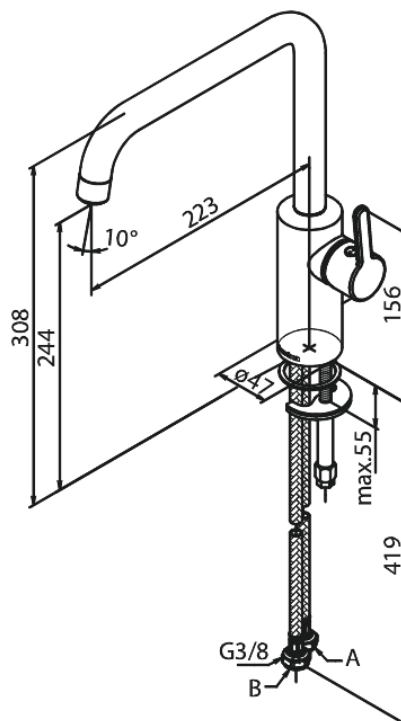

Silhouet

Kitchen Mixer

Article no.: 740866100
Finish: Matt black
Series: Silhouet

EAN no.: 5708516824893

Standard features:

120° swivel limitation
Ceramic cartridge
Cold-start
Rub-Clean
8/l min aerator

Product features