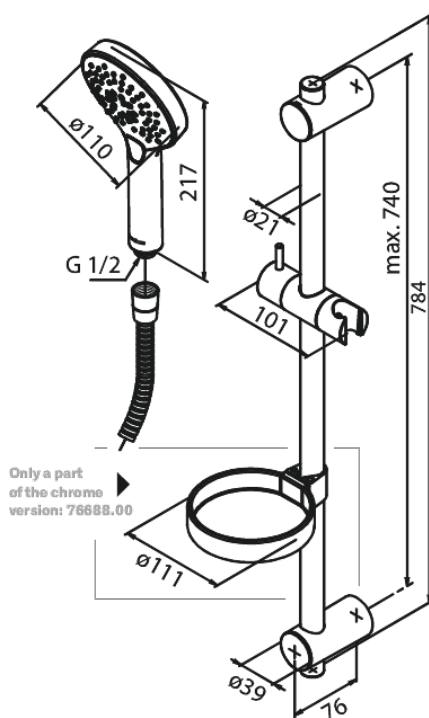

Silhouet Flex

Article no.: 766880000
Finish: Chrome
Series: Silhouet

EAN no.: 5708516825203

Standard features:

Water consumption max.9 l/min
3 spray modes
Adjustable wall brackets
1500 mm shower hose

Product features