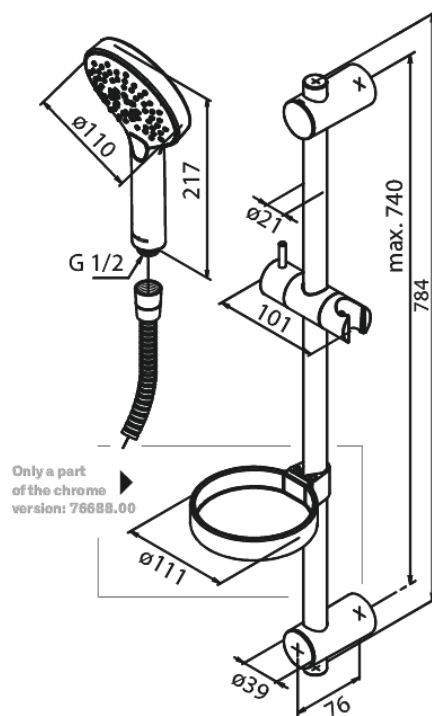

Silhouet Flex

Article no.: 766880000
Finish: Chrome
Series: Silhouet

EAN no.: 5708516825203

Standard features:

Water consumption max.9 l/min
3 spray modes
Adjustable wall brackets
1500 mm shower hose

Product features