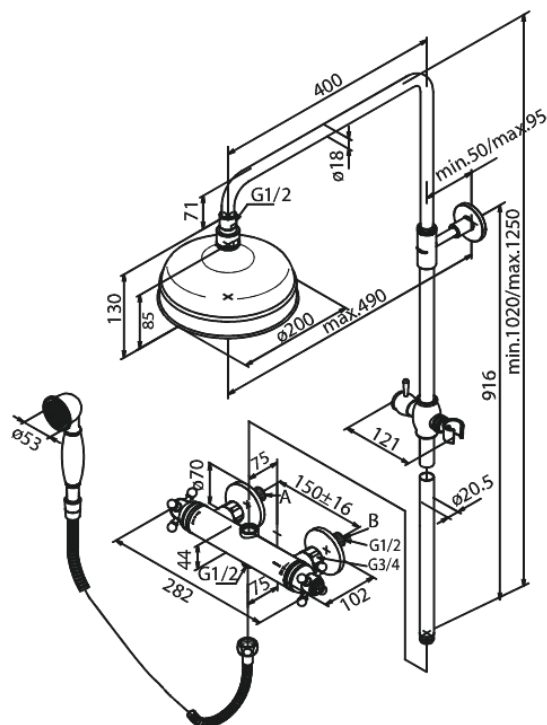

Product features

FM Mattsson Denmark ApS
Hvidkærvej 48, 5250 Odense SV, DK-56416218

+45 88 33 00 34 danmark@fmmattssongroup.com

Mere information på damixa.com

damixa