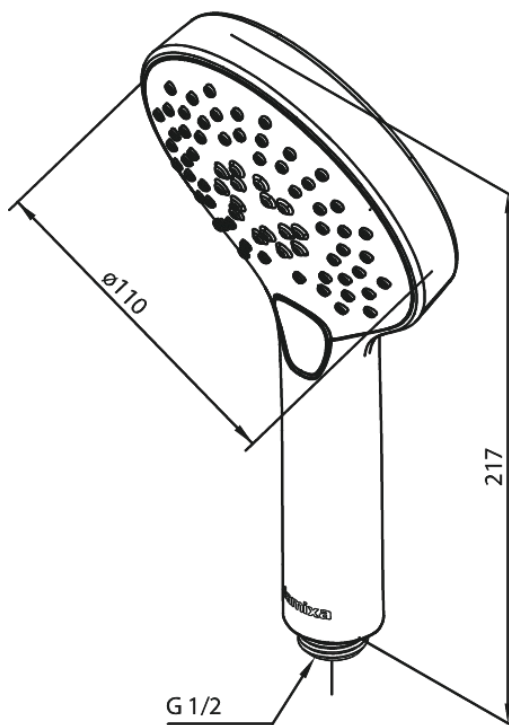

Silhouet

Hand Shower

Article no.: 766860000
Finish: Chrome
Series: Silhouet

EAN no.: 5708516824169

Standard features:

Water consumption max.9 l/min
3 spray modes

Product features

FM Mattsson Denmark ApS
Hvidkærvej 48, 5250 Odense SV, DK-56416218