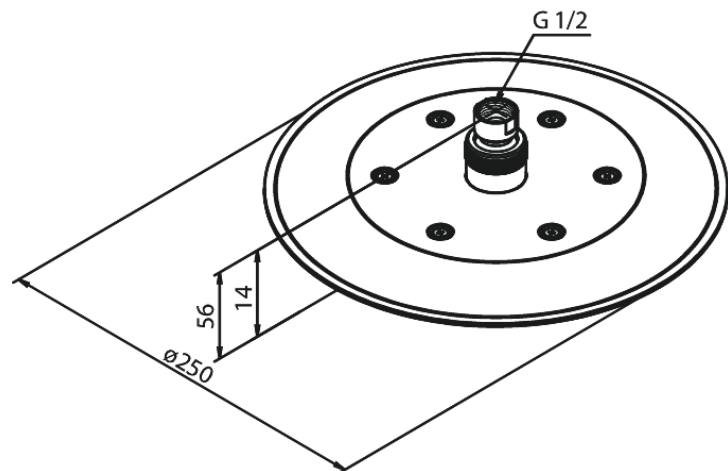

Silhouet

Head Shower

Article no.: 766840000
Finish: Chrome
Series: Silhouet

EAN no.: 5708516824176

Standard features:

Water consumption max.9 l/min
Ø250mm

Product features

FM Mattsson Denmark ApS
Hvidkærvej 48, 5250 Odense SV, DK-56416218