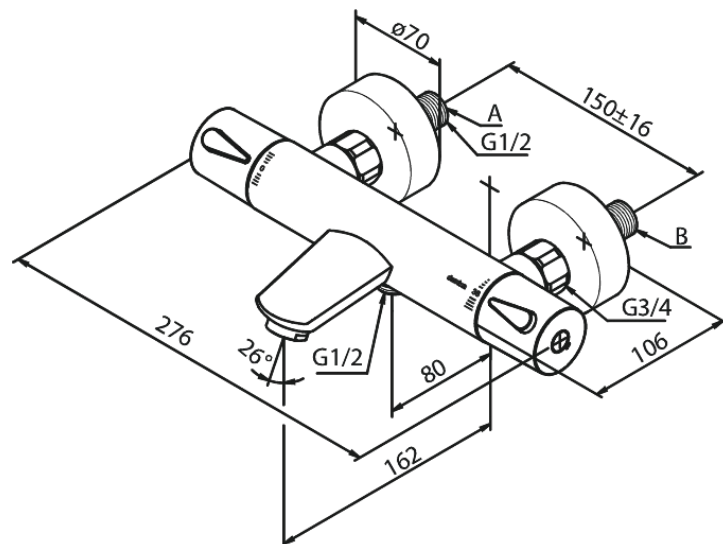

FM Mattsson Denmark ApS
Hvidkærvej 48, 5250 Odense SV, DK-56416218

+45 88 33 00 34 damixa-international@fmmattsongroup.com

Mere information på damixa.com

damixa