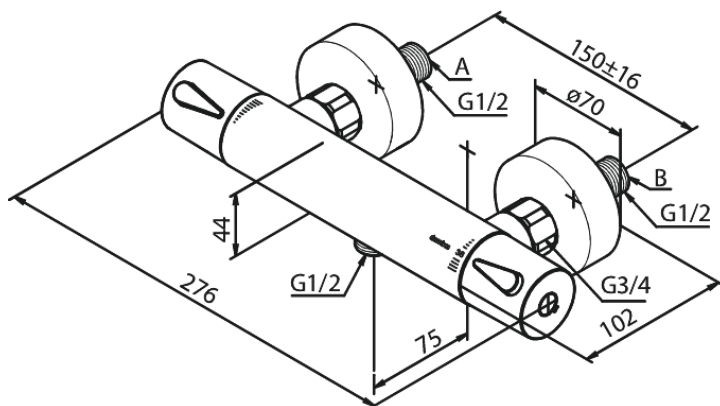

FM Mattsson Denmark ApS
Hvidkærvej 48, 5250 Odense SV, DK-56416218

+45 88 33 00 34 damixa-international@fmmattsongroup.com

Mere information på damixa.com

damixa